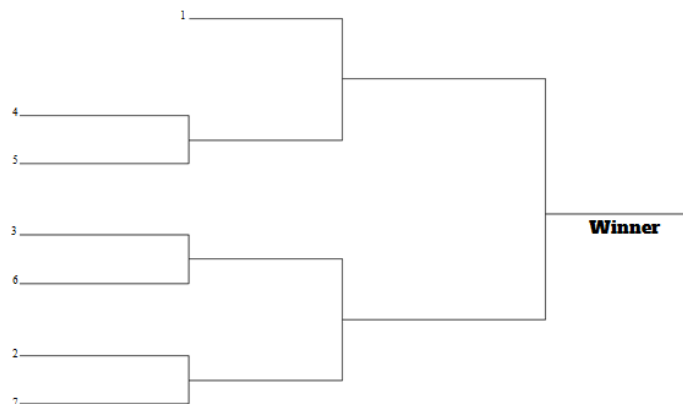

7 Team Single Elimination

PrintYourBrackets.com

***2nd Team listed denotes the home team

***Reminder: No adding players during tournament play